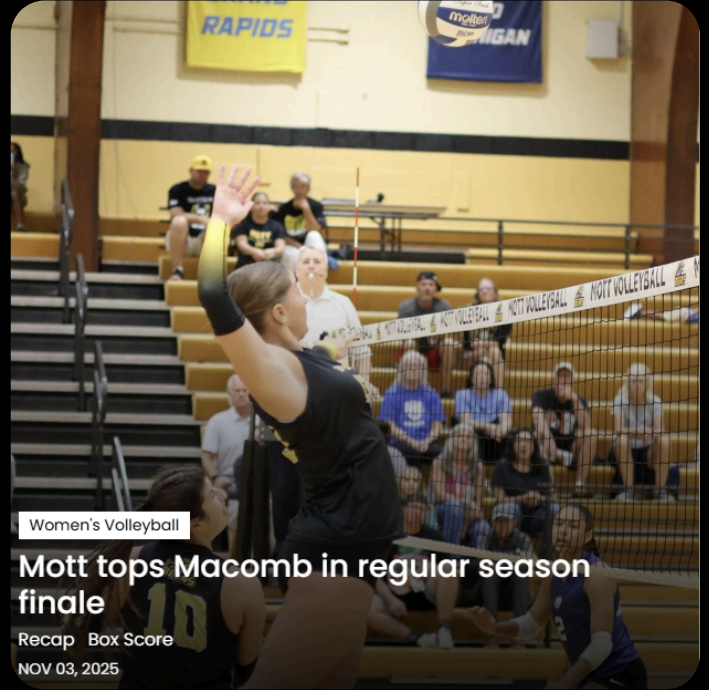

BEAR NEWS

Women's Volleyball

Mott tops Macomb in regular season finale

Recap Box Score
NOV 03, 2025